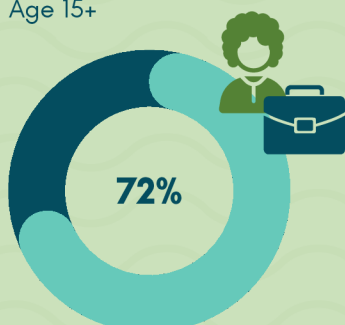

Median Age: 38 Years

RECENT IMMIGRANTS

74,700

Median Age: 32 Years

TOP 5 BIRTH COUNTRIES

- 1 Philippines 17,170
- 2 India 14,725
- 3 China 3,610
- 4 Syria 3,380
- 5 Nigeria 2,950

RECENT IMMIGRANTS BY ADMISSION CATEGORY

HIGHEST LEVEL OF EDUCATION

Number of Individuals, Age 15+

ECONOMIC STATUS

LABOUR FORCE PARTICIPATION

Age 15+

UNEMPLOYMENT RATE

Age 15+

13%

POVERTY RATE

(LIM_AT)*

15%

MEDIAN INDIVIDUAL INCOME (MII)

Age 15+

*Based on the Low Income Measure - After Tax