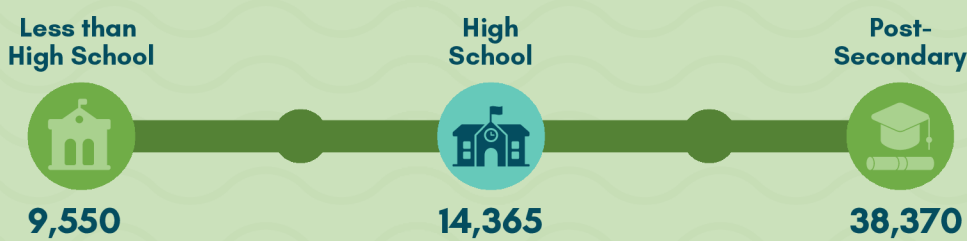

Median Age: 38 Years

RECENT IMMIGRANTS

74,700

Median Age: 32 Years

TOP 5 BIRTH COUNTRIES

- 1 Philippines 17,170
- 2 India 14,725
- 3 China 3,610
- 4 Syria 3,380
- 5 Nigeria 2,950

RECENT IMMIGRANTS BY ADMISSION CATEGORY

HIGHEST LEVEL OF EDUCATION

Number of Individuals, Age 15+

ECONOMIC STATUS

LABOUR FORCE PARTICIPATION

Age 15+

UNEMPLOYMENT RATE

Age 15+

13%

POVERTY RATE

(LIM_AT)*

15%

MEDIAN INDIVIDUAL INCOME (MII)

Age 15+

*Based on the Low Income Measure - After Tax