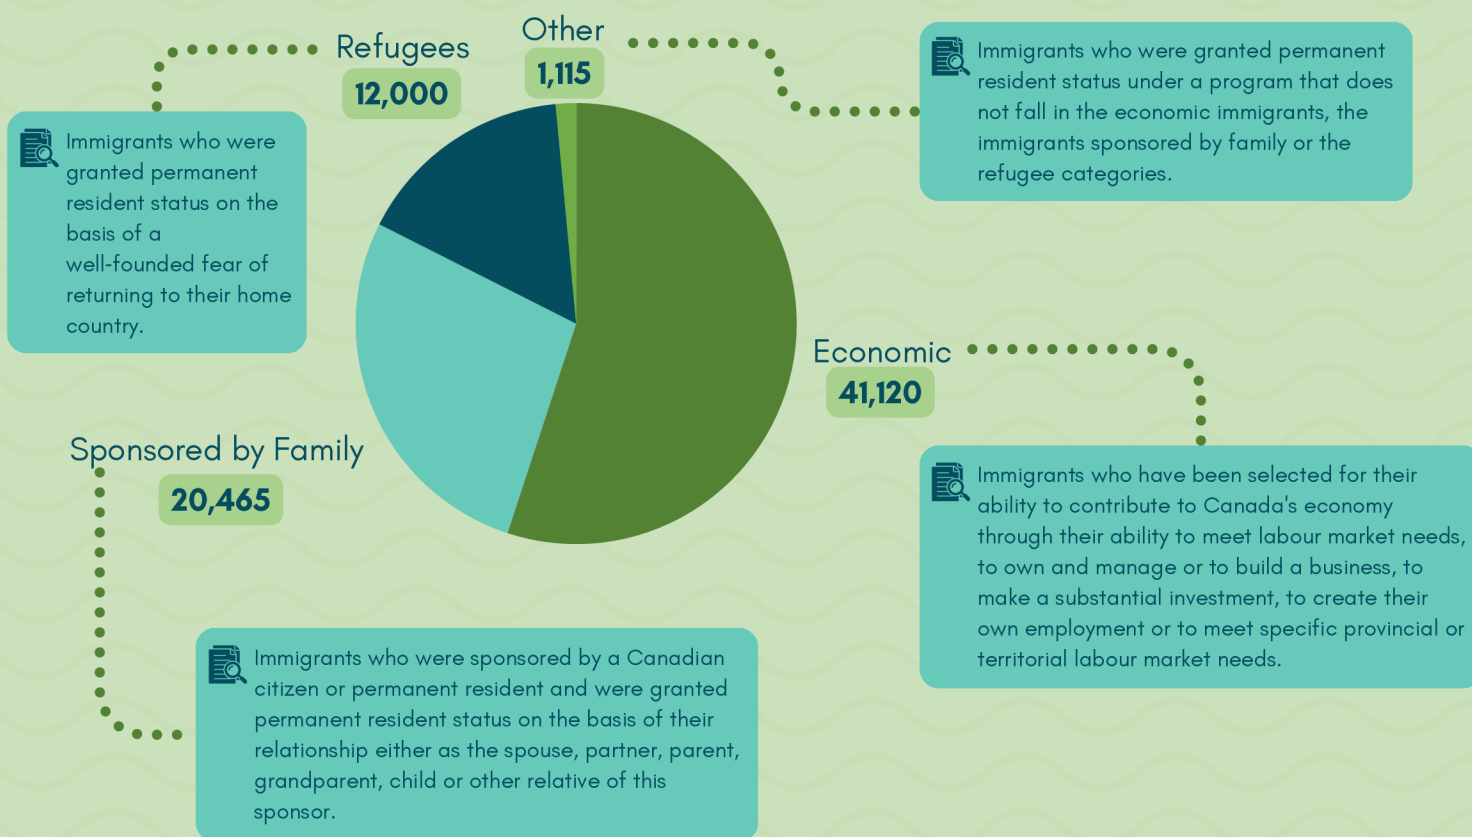

Median Age: 38 Years

RECENT IMMIGRANTS

74,700

Median Age: 32 Years

TOP 5 BIRTH COUNTRIES

- 1 Philippines 17,170
- 2 India 14,725
- 3 China 3,610
- 4 Syria 3,380
- 5 Nigeria 2,950

RECENT IMMIGRANTS BY ADMISSION CATEGORY

HIGHEST LEVEL OF EDUCATION

Number of Individuals, Age 15+

ECONOMIC STATUS

LABOUR FORCE PARTICIPATION

Age 15+

UNEMPLOYMENT RATE

Age 15+

13%

POVERTY RATE

(LIM_AT)*

15%

MEDIAN INDIVIDUAL INCOME (MII)

Age 15+

*Based on the Low Income Measure - After Tax