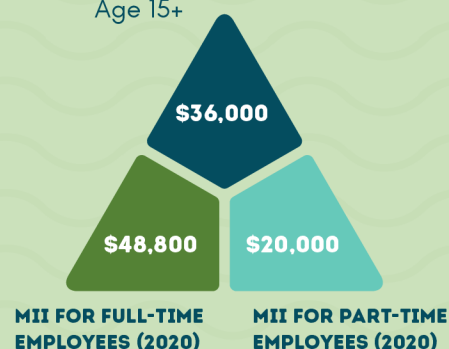

Median Age: 38 Years

RECENT IMMIGRANTS

74,700

Median Age: 32 Years

TOP 5 BIRTH COUNTRIES

- 1 Philippines 17,170
- 2 India 14,725
- 3 China 3,610
- 4 Syria 3,380
- 5 Nigeria 2,950

RECENT IMMIGRANTS BY ADMISSION CATEGORY

HIGHEST LEVEL OF EDUCATION

Number of Individuals, Age 15+

ECONOMIC STATUS

LABOUR FORCE PARTICIPATION

Age 15+

UNEMPLOYMENT RATE

Age 15+

13%

POVERTY RATE

(LIM_AT)*

15%

MEDIAN INDIVIDUAL INCOME (MII)

Age 15+

*Based on the Low Income Measure - After Tax