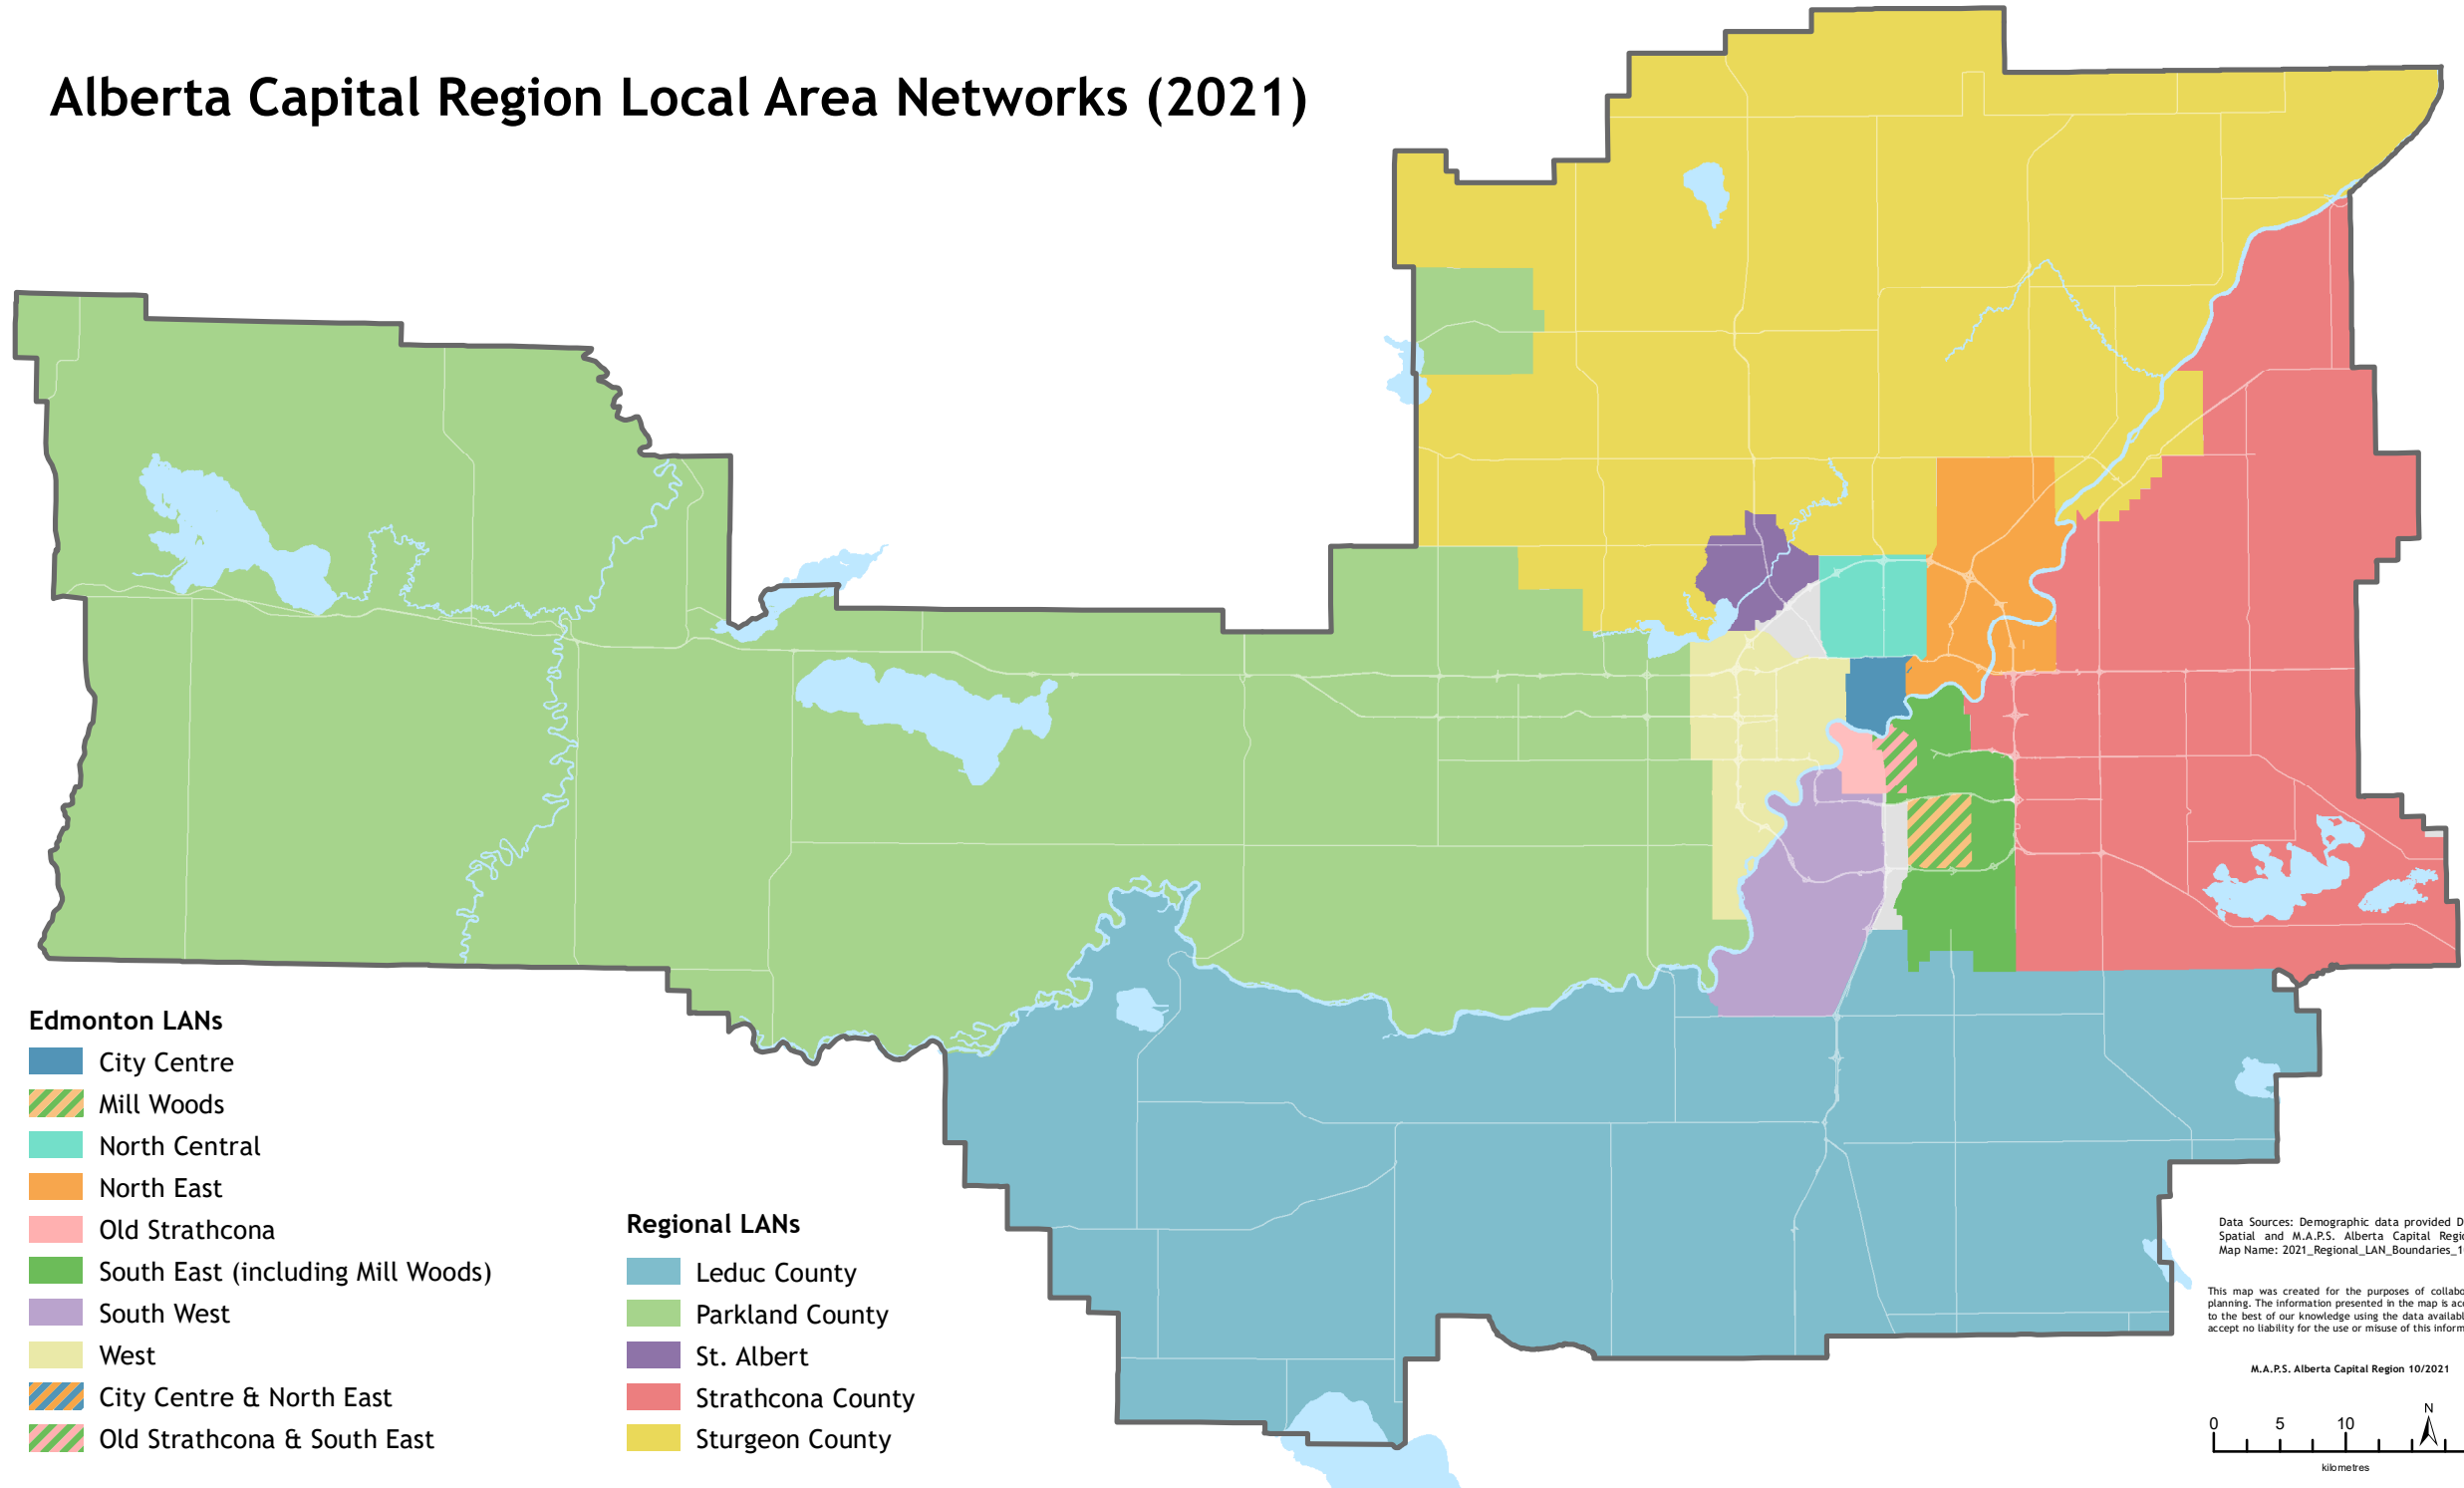

Alberta Capital Region Local Area Networks (2021)

Edmonton LANs

- City Centre
- Mill Woods
- North Central
- North East
- Old Strathcona
- South East (including Mill Woods)
- South West
- West
- City Centre & North East
- Old Strathcona & South East

Regional LANs

- Leduc County
- Parkland County
- St. Albert
- Strathcona County
- Sturgeon County

M.A.P.S. Alberta Capital Region 10/2021