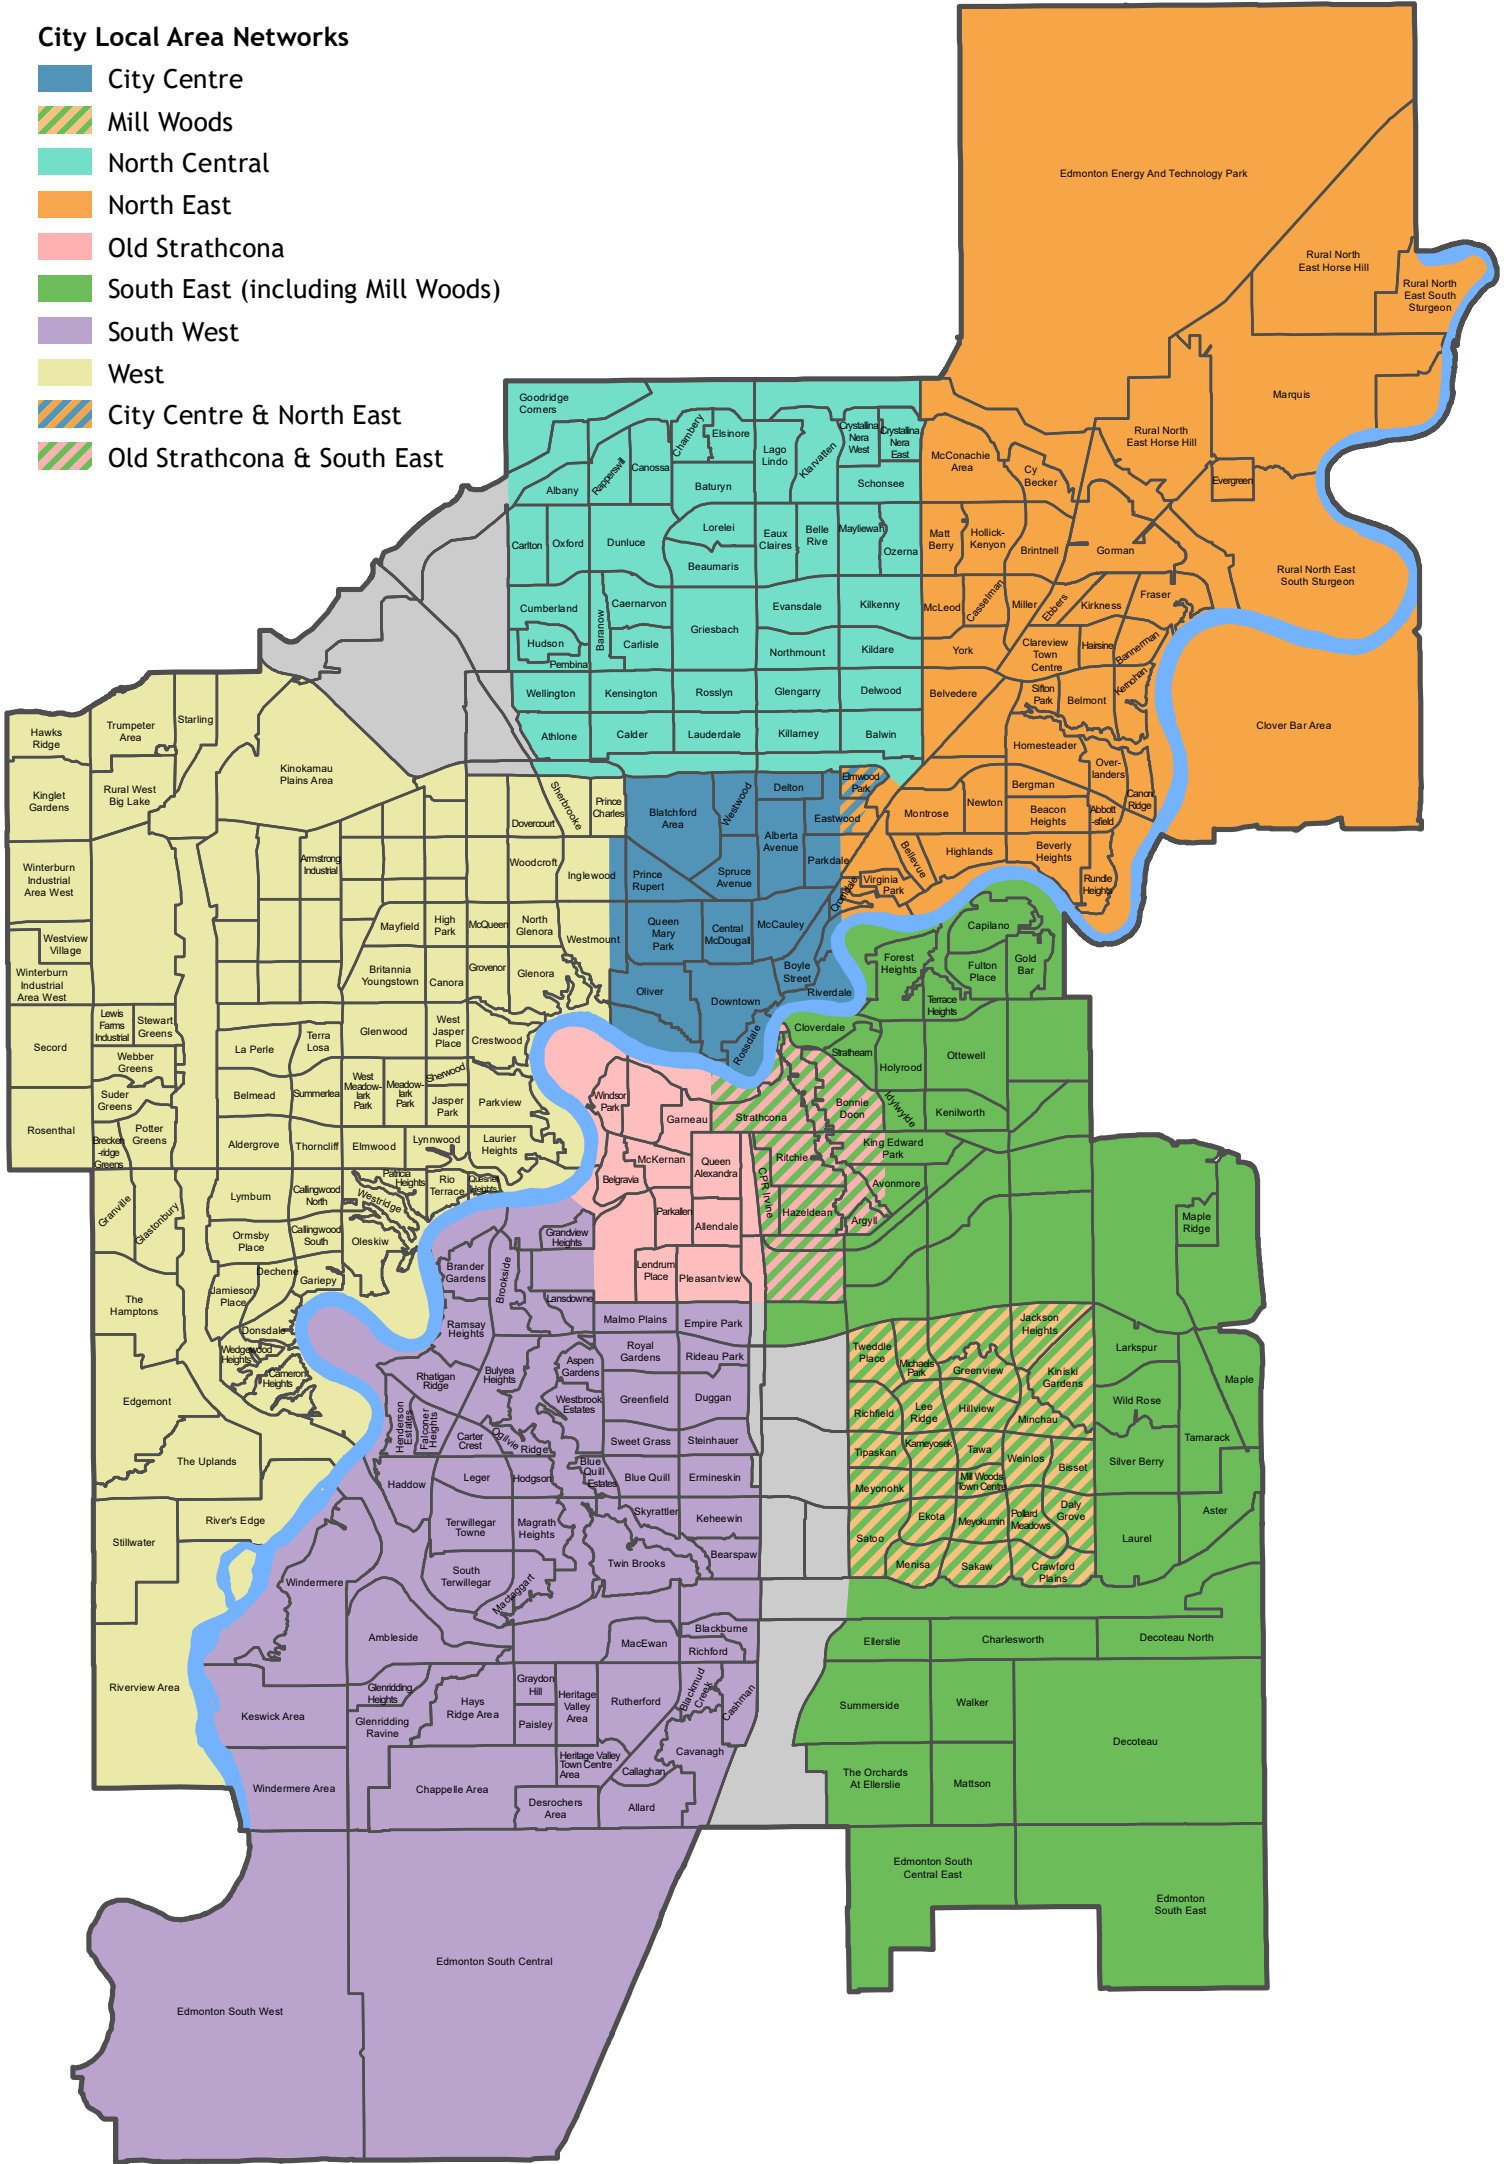

Edmonton Local Area Networks

City Local Area Networks

- City Centre
- Mill Woods
- North Central
- North East
- Old Strathcona
- South East (including Mill Woods)
- South West
- West
- City Centre & North East
- Old Strathcona & South East

Data Sources: Spatial data provided by the City of Edmonton, Open Data Portal 2021 and DMTI Spatial.
 Map Name: 2021_Edmonton_LAN_Boundaries_1021

This map was created for the purposes of collaborative planning. The information presented in the map is accurate to the best of our knowledge using the data available. We accept no liability for the use or misuse of this information.