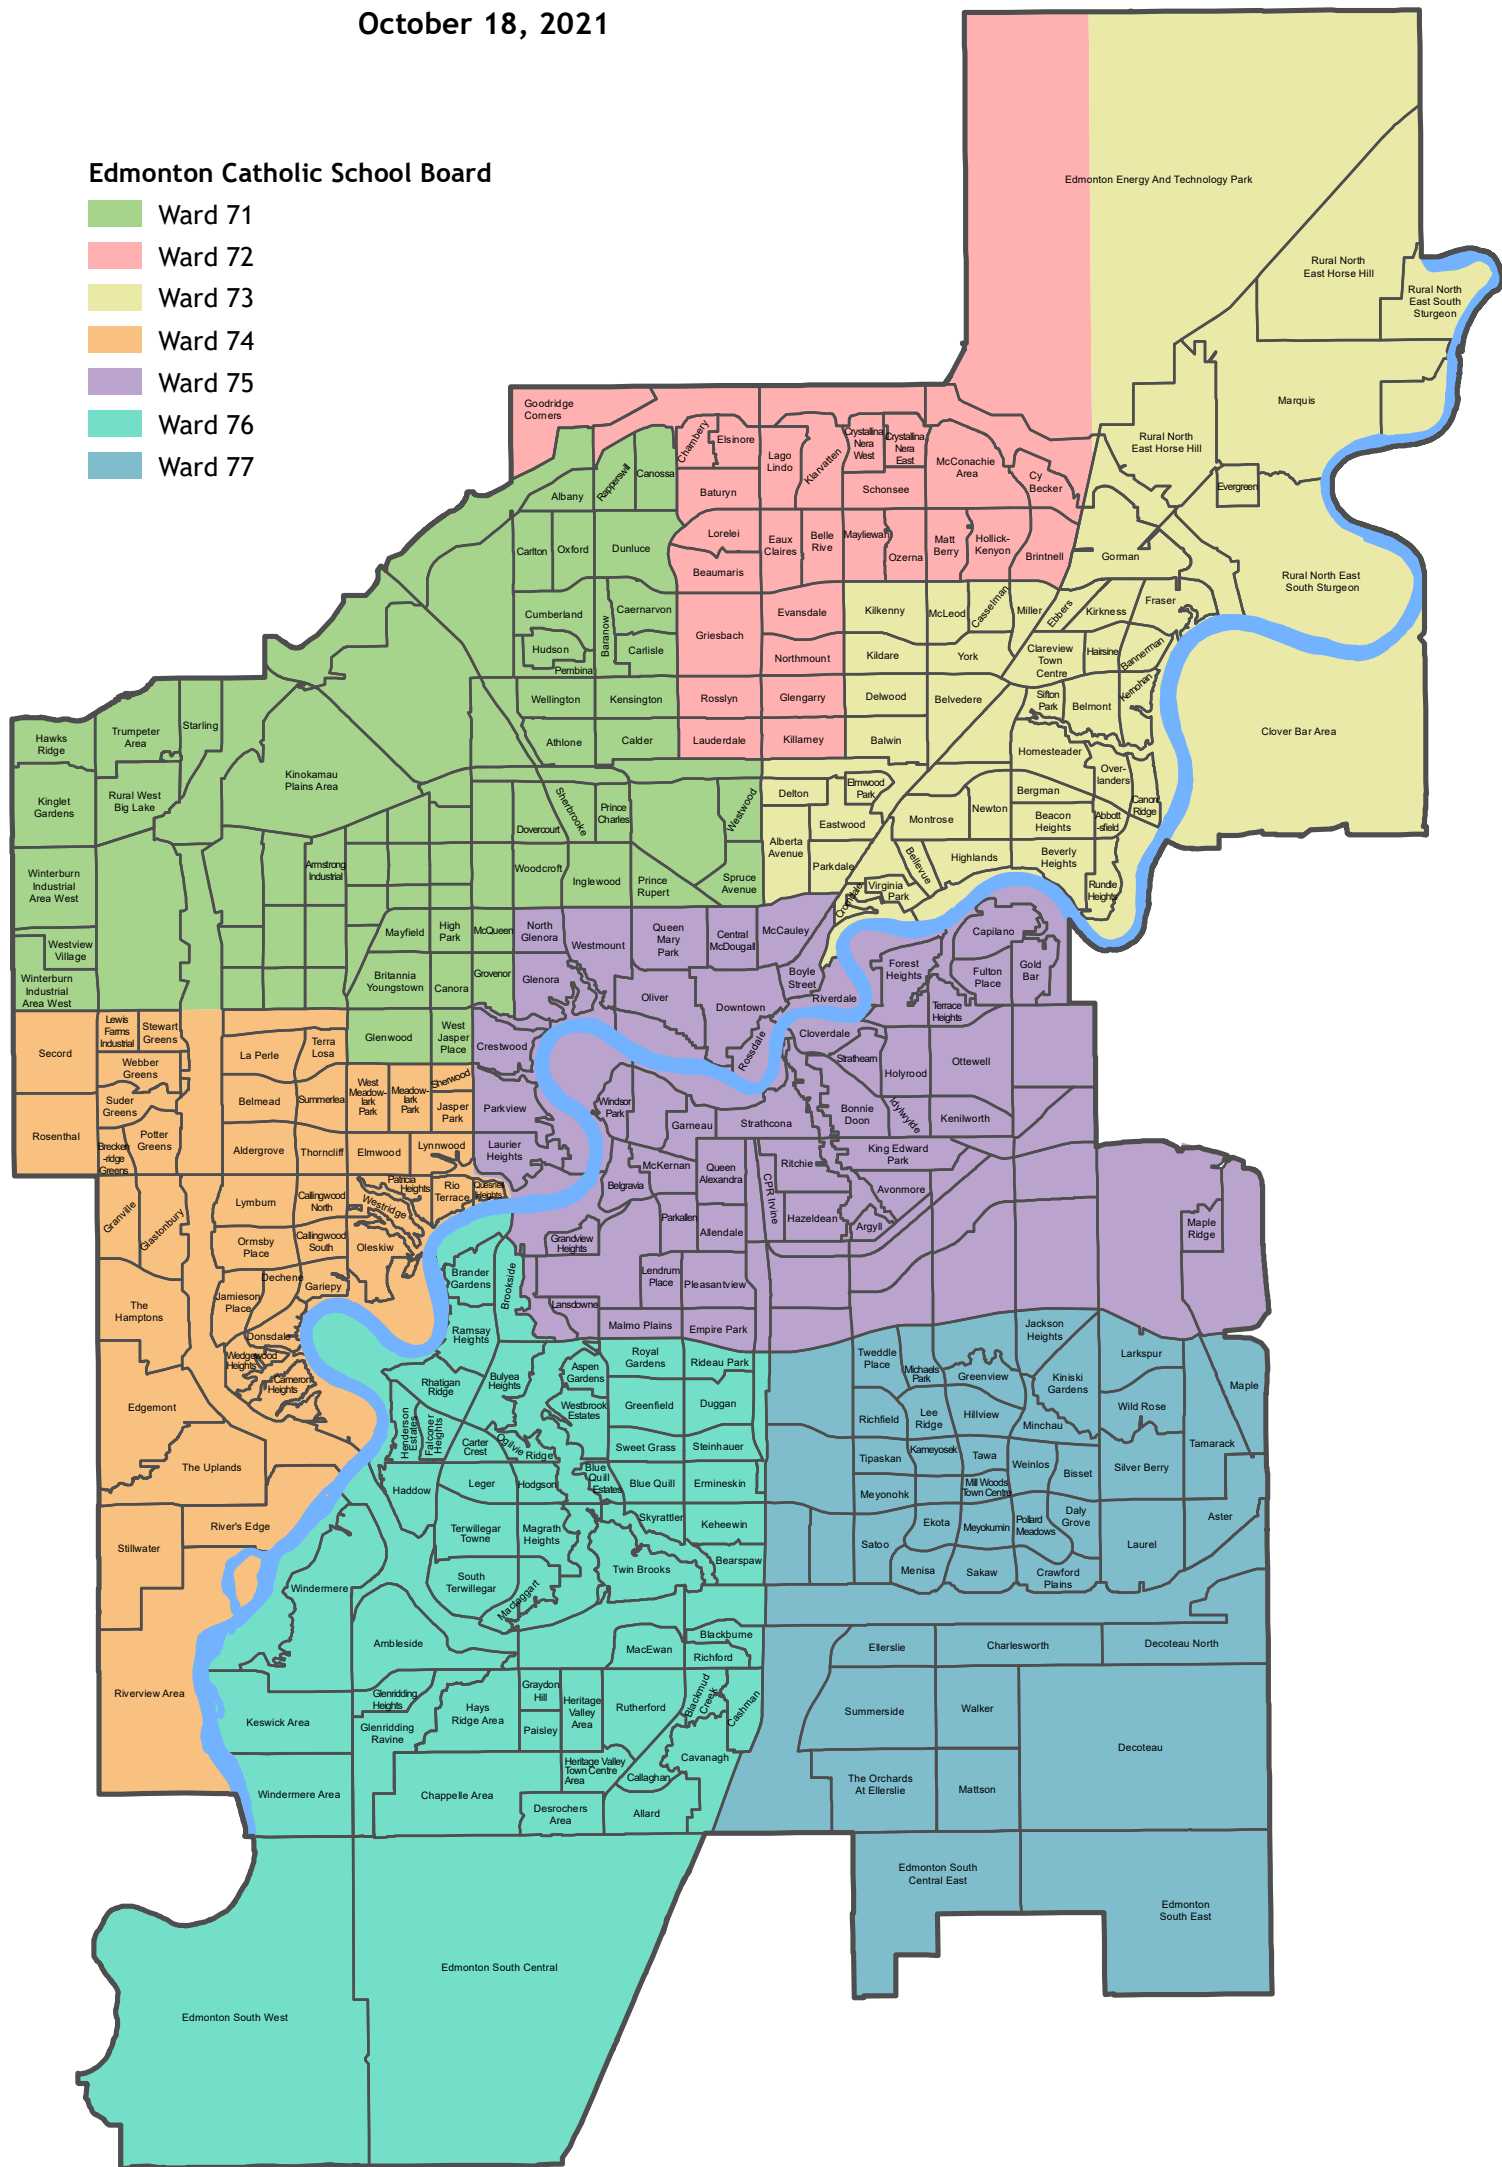

Edmonton Catholic School District Wards

October 18, 2021

Edmonton Catholic School Board

- Ward 71
- Ward 72
- Ward 73
- Ward 74
- Ward 75
- Ward 76
- Ward 77

Data Sources: Spatial data provided by the City of Edmonton, Open Data Portal 2021 and DMTI Spatial.
 Map Name: 2021_Edm_Catholic_School_Wards_1021

This map was created for the purposes of collaborative planning. The information presented in the map is accurate to the best of our knowledge using the data available. We accept no liability for the use or misuse of this information.