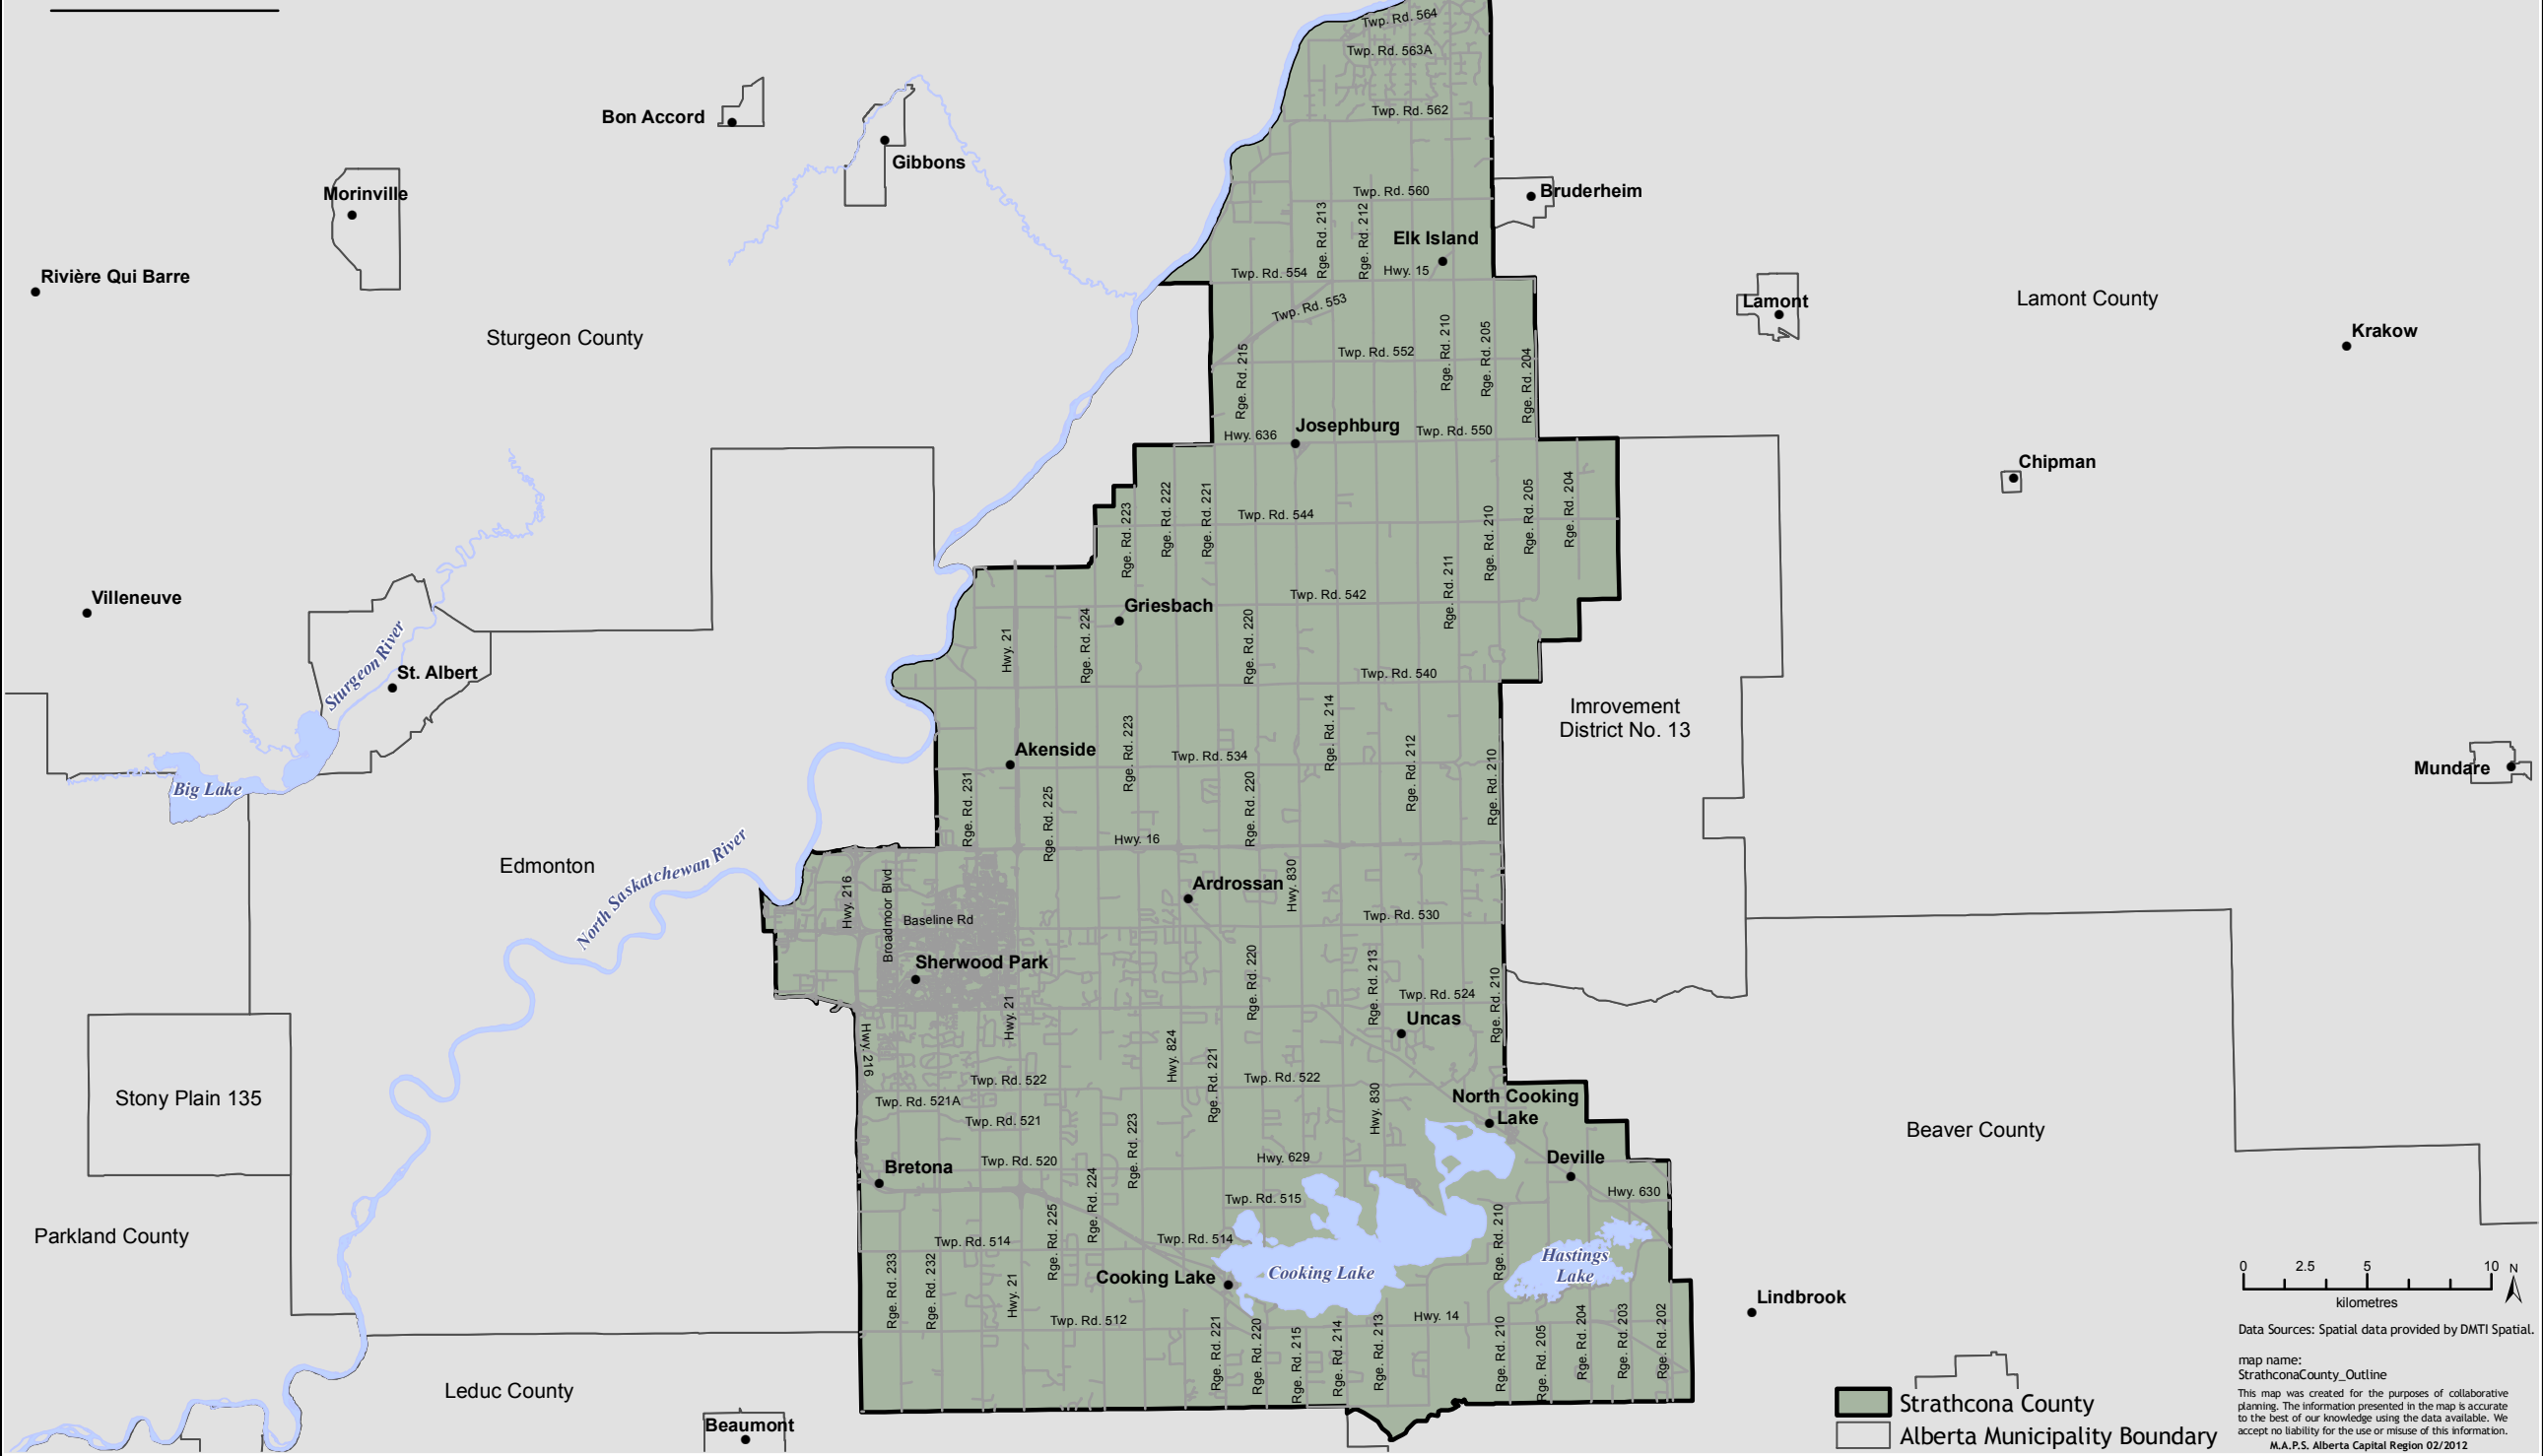

Strathcona County

Andrew

Data Sources: Spatial data provided by DMTI Spatial.

Strathcona County

Alberta Municipality Boundary