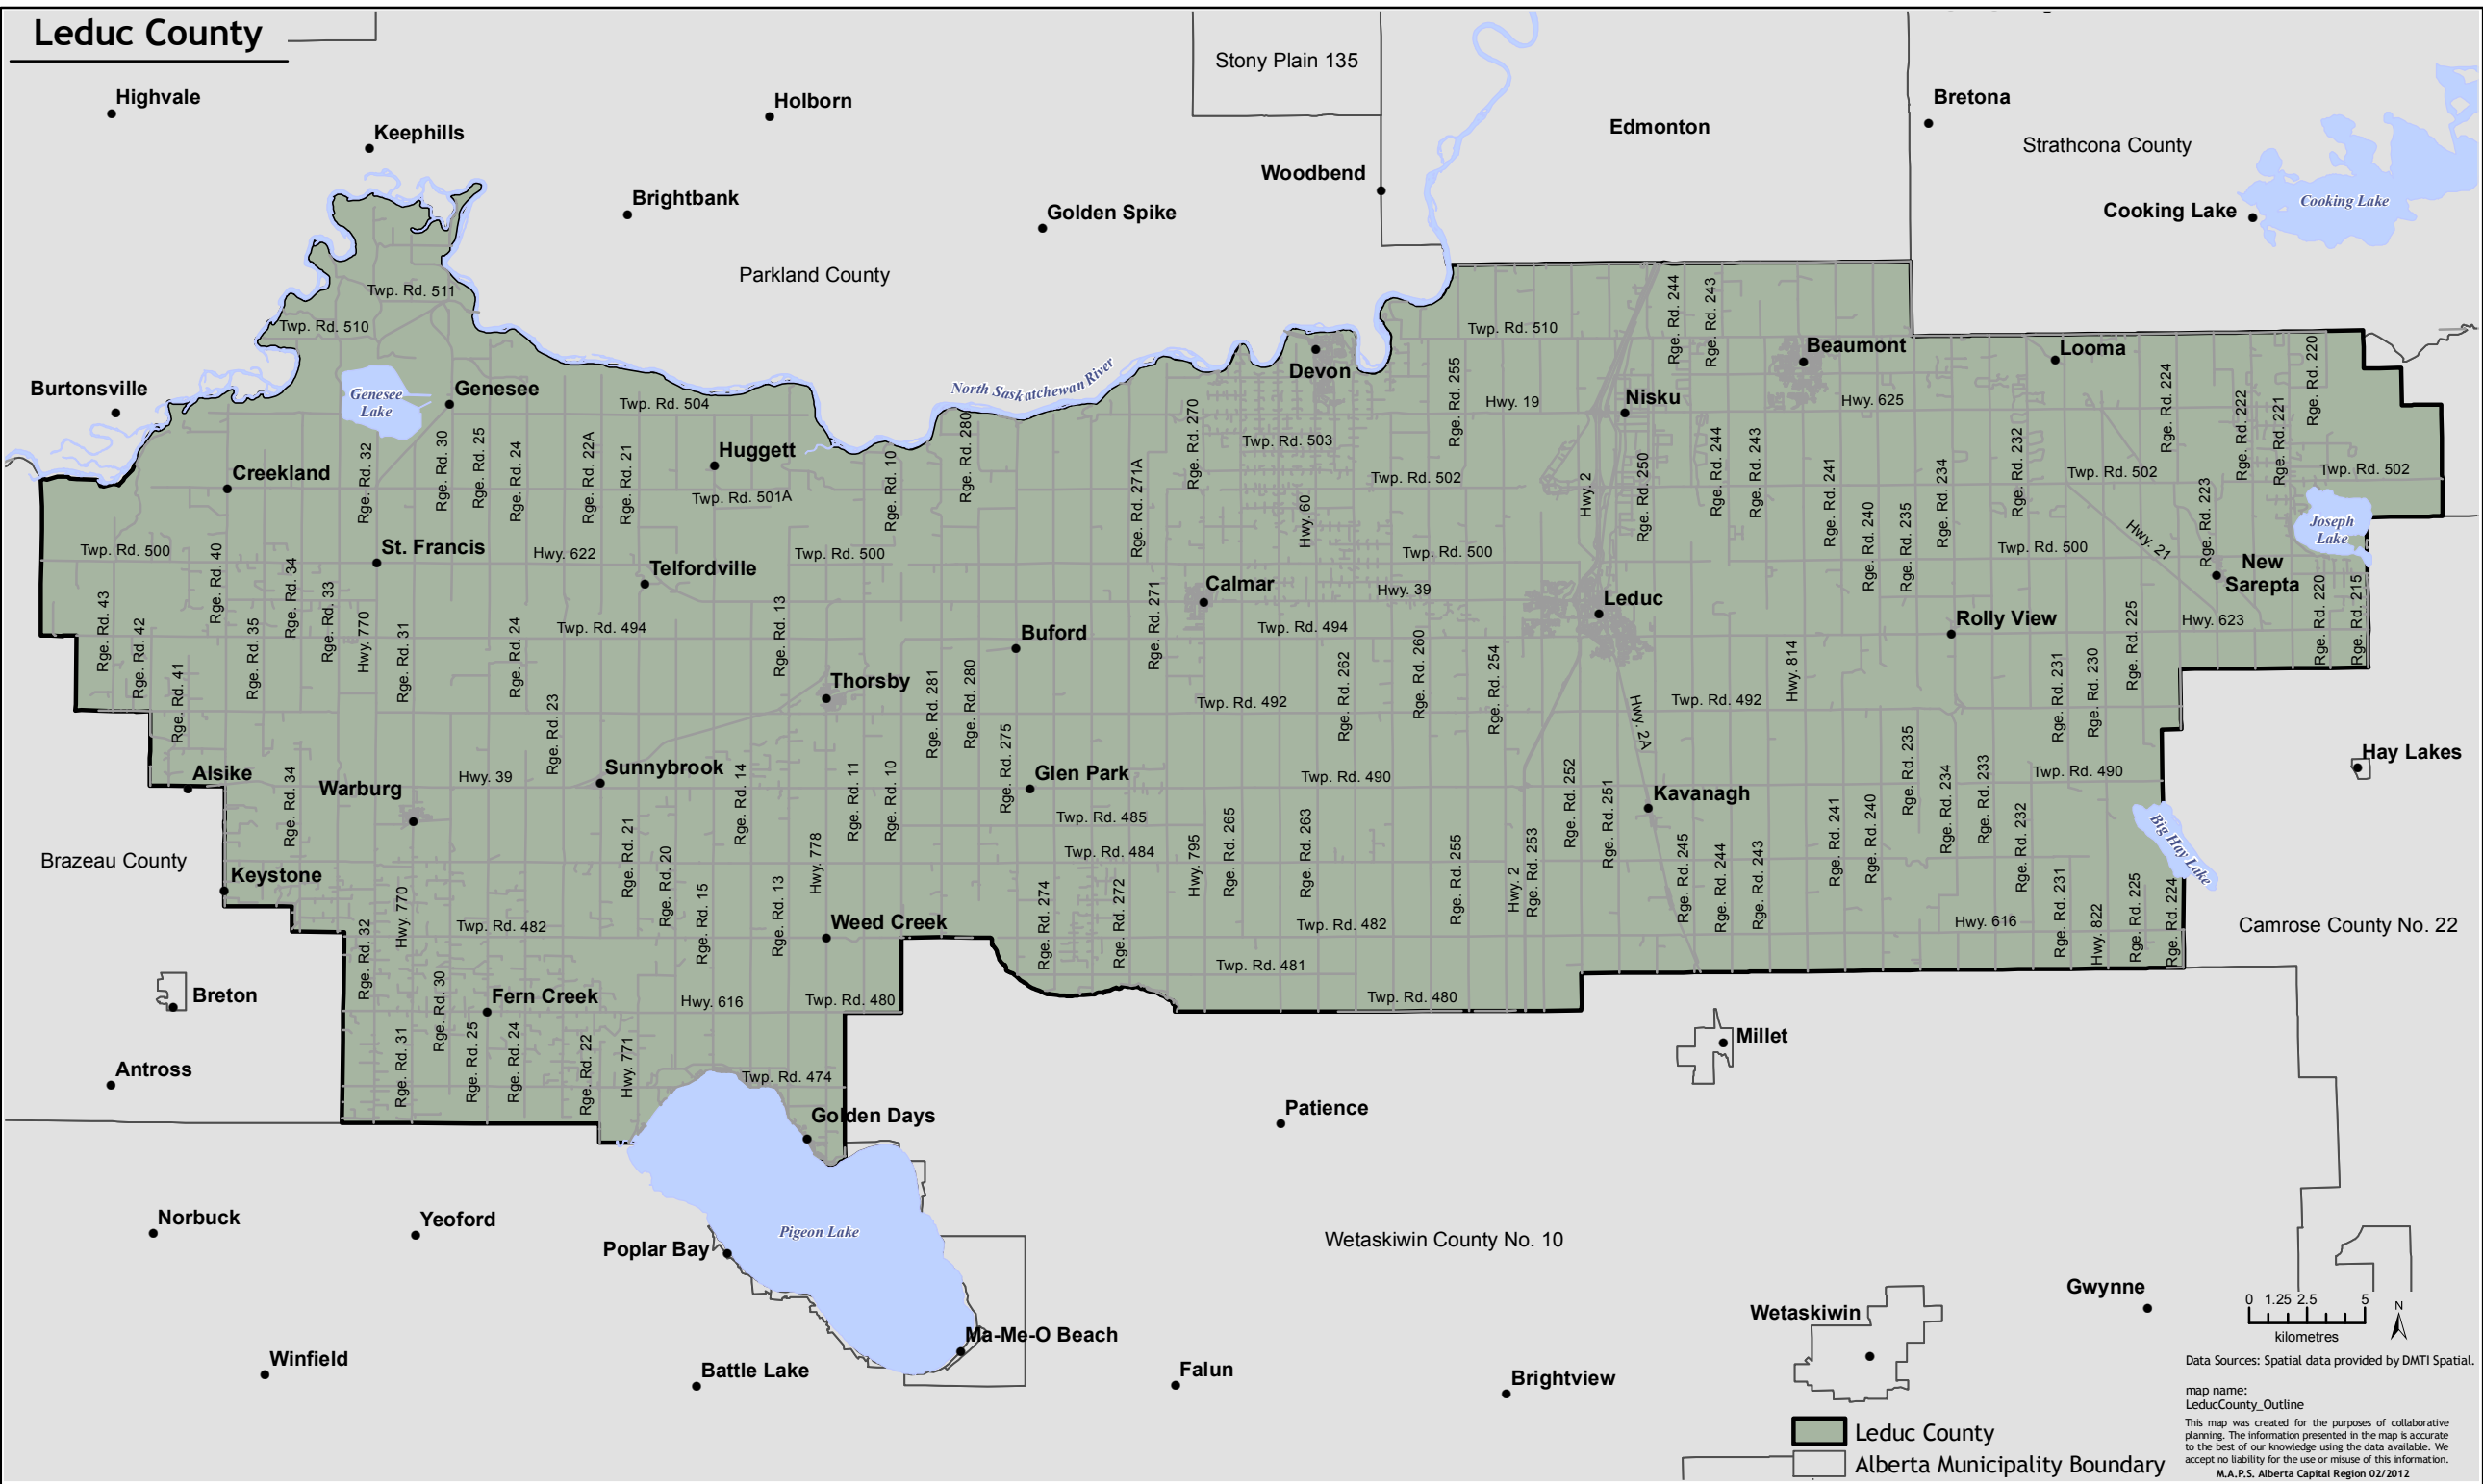

Leduc County

Data Sources: Spatial data provided by DMTI Spatial.

- Leduc County
- Alberta Municipality Boundary