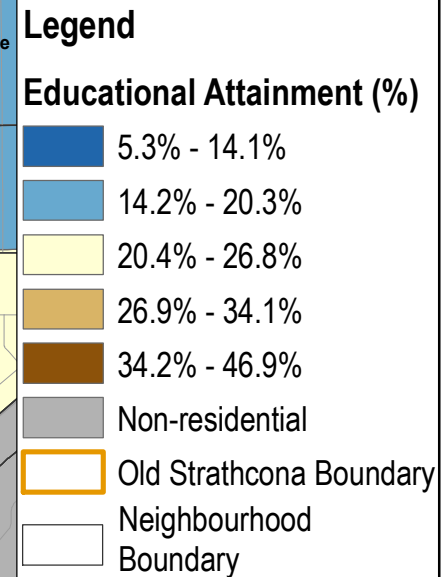

# Percent of Population Ages 15 and Over Who Have Not Earned a Diploma, Degree or Certificate in Old Strathcona

Edmonton Mean: 22.8%

Data Sources: Demographic data provided by Statistics Canada, 2006 Census data; Spatial data provided by DMTI Spatial, 2007.

This map was created for the purposes of collaborative planning. The information presented in the map is accurate to the best of our knowledge using the data available. We accept no liability for the use or misuse of this information.  
M.A.P.S. Alberta Capital Region 06/2009